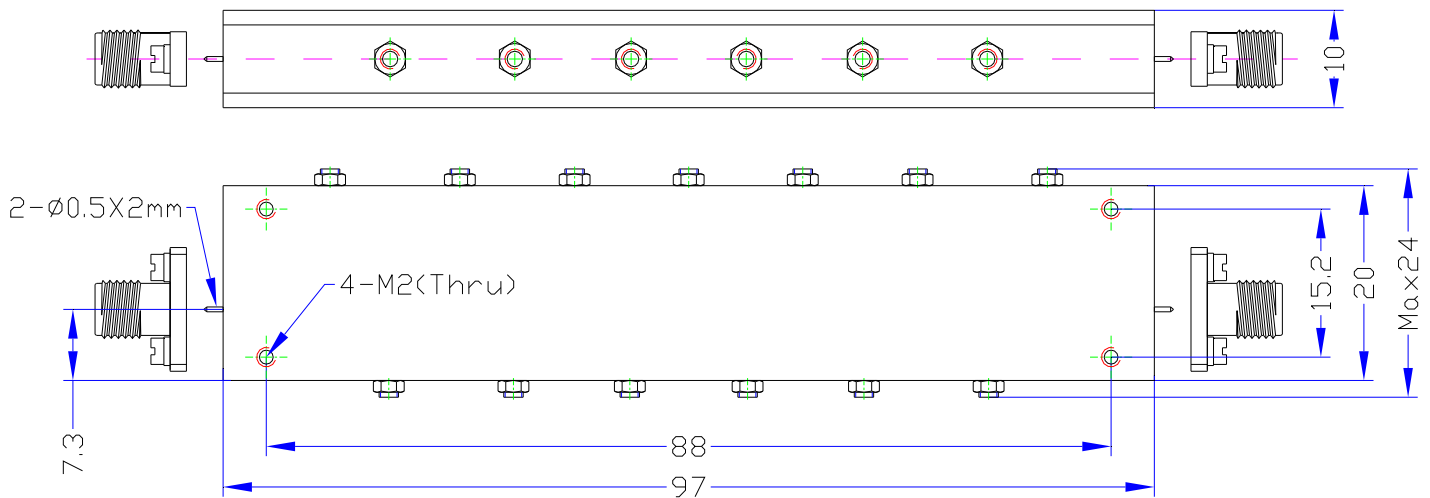

WT-A1081-J13

交指滤波器

技术指标

| Serial | Parameters | |
|--------|---------------------------|--|
| 1 | 工作频率(Operating Frequency) | 4400~5000MHz (F0=4700MHz) |
| 2 | 插入损耗(Insertion Loss) | ≤2.0dB |
| 3 | 带内波动(Ripple in Band) | ≤1.2dB |
| 4 | 驻波比(VSWR) | ≤1.5:1 |
| 5 | 带外抑制(Rejection) | ≥40dB @ DC~4300MHz ≥40dB @ 5100~8000MHz |
| 6 | 表面处理(Surface Finish) | 镀银本色 (The Original Silver Color) |
| 7 | 承受功率(Power) | 5W |
| 8 | 接口形式(Connectors) | ø0.5*2mm针 SMA-Female (可拆卸) |
| 9 | 外形结构图(Configuration) | As Below (Size Unit: mm) |