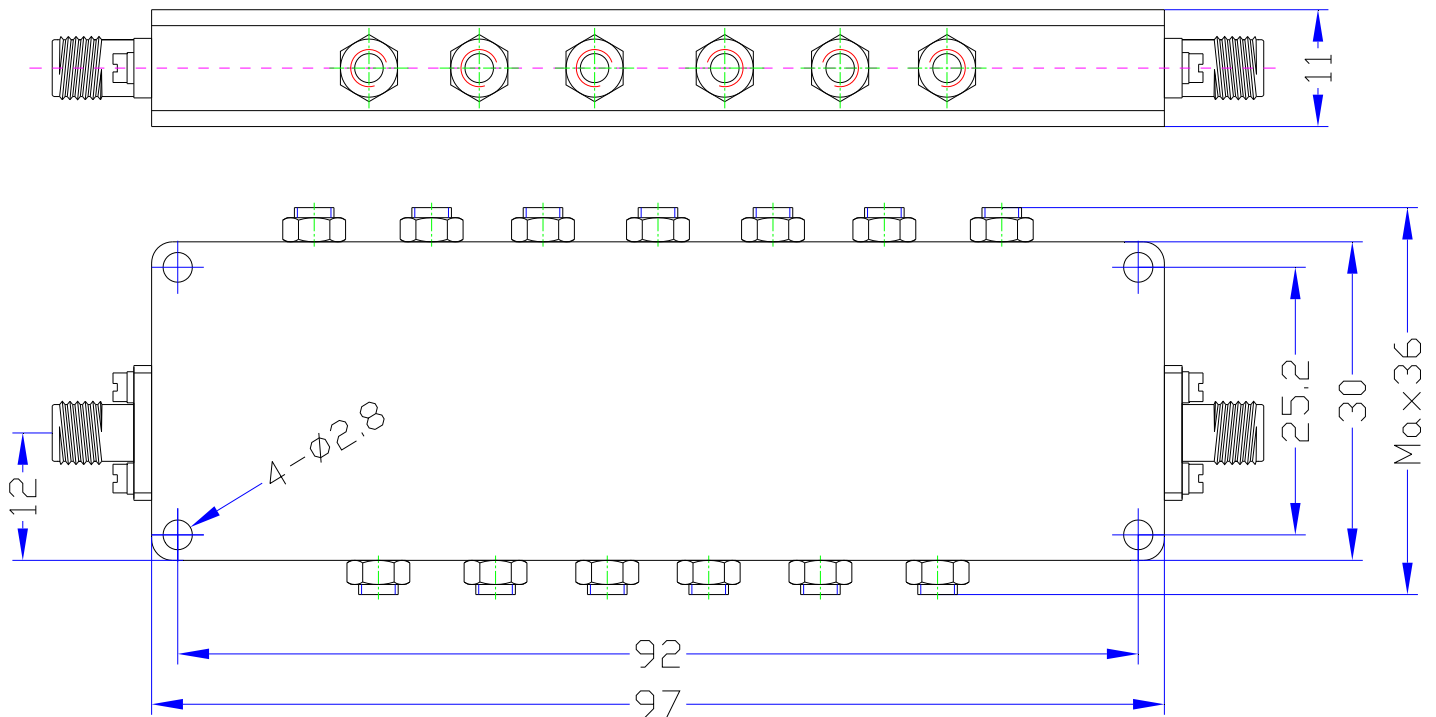

WT-A0602-J13

交指滤波器

技术指标

Serial	Parameters	
1	Frequency Range	2700~3400MHz (F0=3050MHz)
2	Insertion Loss at Center Frequency	≤0.7dB @ 3050MHz
3	VSWR	≤1.5:1
4	Rejection	≥55dB @ 2550MHz ≥50dB @ 3550MHz
5	Port Connectors	SMA-Female
6	Surface Finish	The Original Silver Color
7	Configuration	As Below (Size Unit: mm)