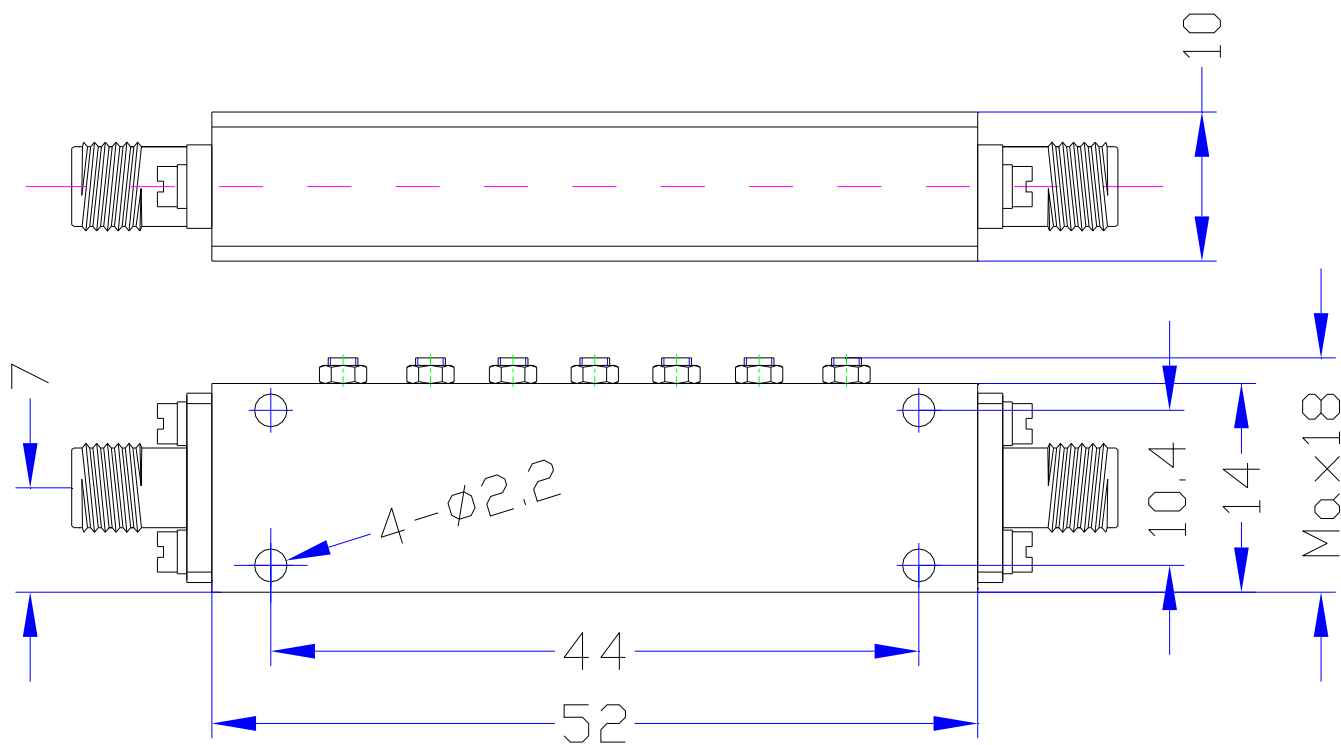

WT-A0302-S07

梳状滤波器

技术指标

Serial	Parameters	
1	Frequency Range	7700~8700MHz
2	Insertion Loss	≤0.7dB
3	VSWR	≤1.5:1
4	Rejection	≥70dB @ 5000MHz ≥70dB @ 11000MHz
5	Port Connectors	SMA-Female
6	Surface Finish	The Original Silver Color
7	Configuration	As Below